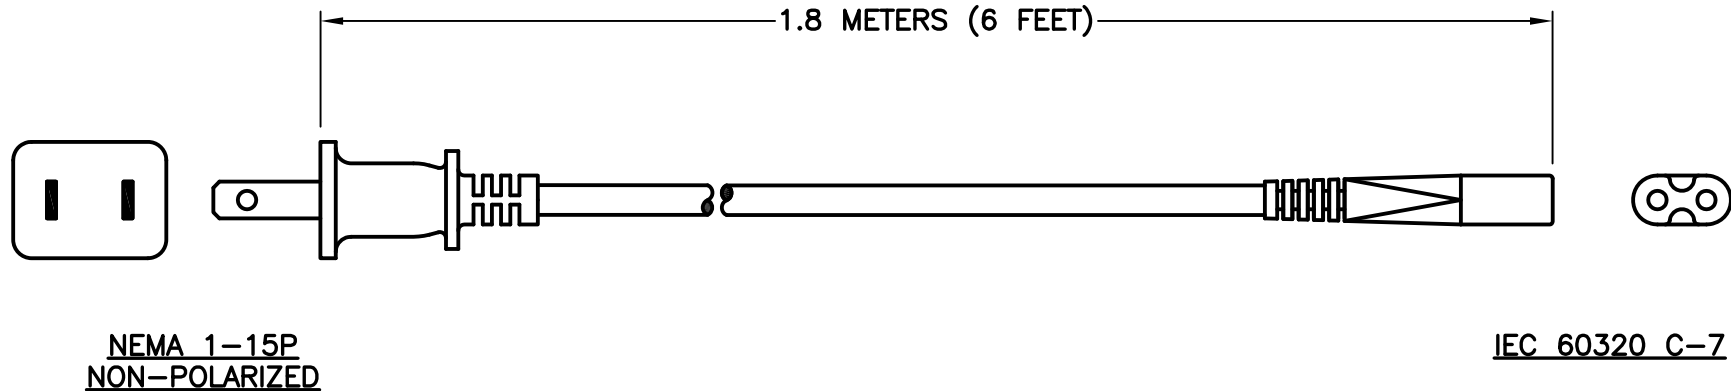

CAT. No.

80900

AMERICAN 7.0 AMPERE 125 VOLT POWER CORD, NEMA 1-15P PLUG (2 POLE-2 WIRE)
(NON-POLARIZED), IEC 60320 C-7 CONECTOR, 1.8 METERS (6 FEET) LONG. BLACK.

APPROVALS

UL CSA

CERTIFICATIONS

REACH ROHS ROHS2

STANDARDS

NEMA 1-15P IEC 60320 C-7 UL 817 UL 498

SPECIFICATIONS:

1. OVERALL LENGTH: 1.8 METERS (6 FEET)
2. CONDUCTORS: 18 AWG x 2 (BLACK, WHITE)
3. JACKET: SPT-1, 60°C, BLACK
4. PLUG: NEMA 1-15, STRAIGHT, BLACK (NON-POLARIZED)
5. CONNECTOR: IEC 60320 C-7, STRAIGHT, BLACK
6. RATED: 7.0 AMPERE 125 VOLT